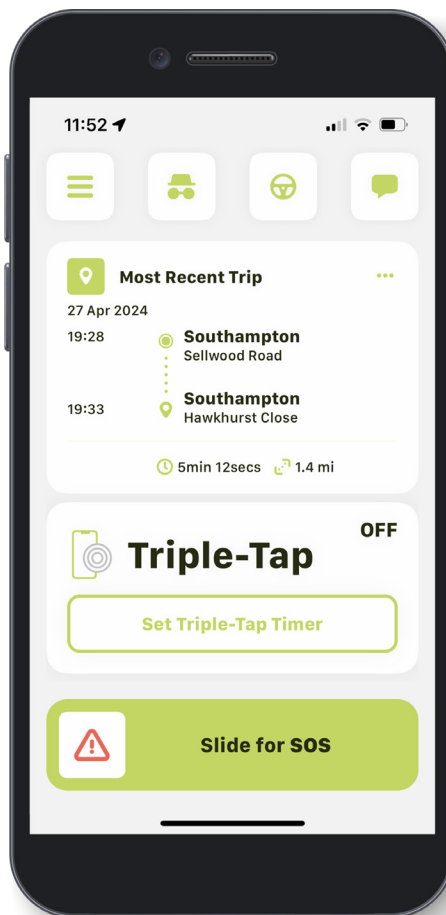

Companion+ Mobile Safety

Fitbit for Driving

Encouraging drivers to enhance their own driving performance through near real-time feedback, supportive training and messaging

DRIVING DOWN RISK

Driving Events

Smartphone sensors detect at-risk driving events using patented, on-device processing technology.

Incognito Mode

Companion+ app respects driver privacy. It doesn't map or track location or mapping, and drivers schedule off-work hours for zero detections in personal time.

Pre-drive Checks

In-app wizard for vehicle pre-drive checks and damage reporting. Includes scheduled app reminders and managerial reporting.

Triggered Training™

Driving performance below the chosen threshold leads to safety messages and/or Triggered Training™ modules for supported improvement.