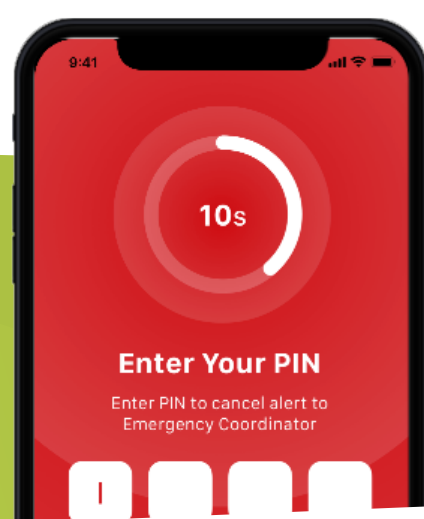

Personal safety in your pocket, 24/7-365 globally

Whether walking through a dimly lit car park, in a new/unfamiliar location or in a potentially risky situation, your workers are never alone with Companion+ multi-modal protection.

- ✓ Emergency call center by **Bosch**
- ✓ Lone worker/business traveller protection
- ✓ Employer alerts