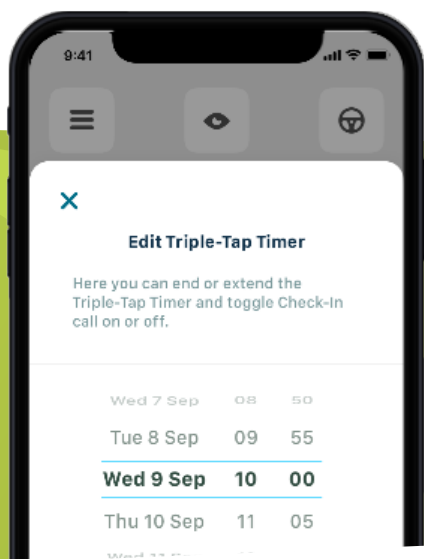

Personal safety in your pocket, 24/7-365 globally

Whether walking through a dimly lit car park, in a new/unfamiliar location or in a potentially risky situation, your workers are never alone with Companion+ multi-modal protection.

- ✓ Emergency call center by **Bosch**
- ✓ Lone worker/business traveller protection
- ✓ Employer alerts