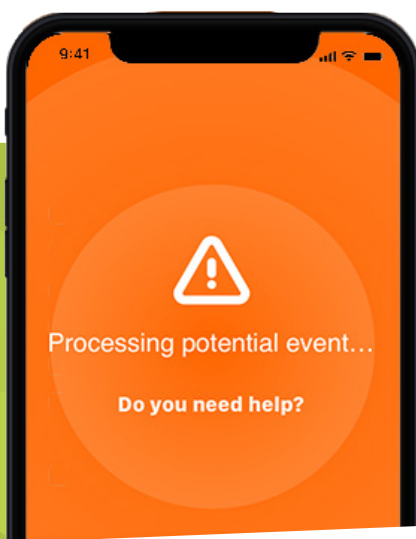

Personal safety in your pocket, 24/7-365 globally

Whether walking through a dimly lit car park, in a new/unfamiliar location or in a potentially risky situation, your workers are never alone with Companion+ multi-modal protection.

- ✓ Emergency call center by **Bosch**
- ✓ Lone worker/business traveller protection
- ✓ Employer alerts