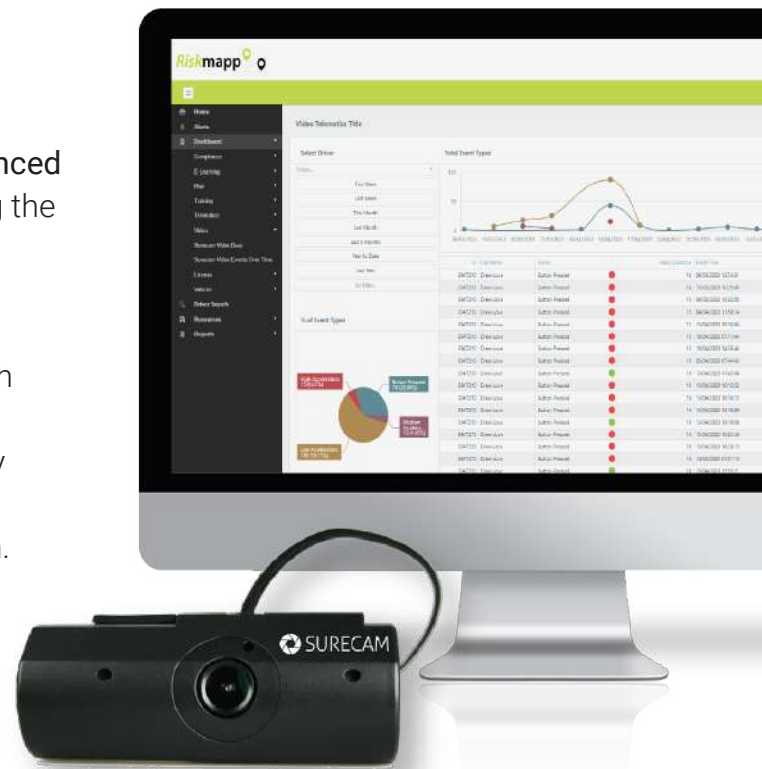

Automated risk reduction solution

Applied Driving partners with SureCam to **advance existing telematics systems** through innovative technology and services.

Companion+ Telematics

Utilizing your existing system

Telematics customers already have access to enhanced data streams. However, finding the time and knowing the best way to utilize this data to support drivers can add unnecessary burdens to managers.

Applied Driving offers an **automated solution** through our online web-application Riskmapp, and product Companion+, to enhance organizational driver safety strategy and improve safe driving behavior through Triggered Training™ using event data from SureCam.

How does it work?

Driving events are detected

Behavioral event data and video footage is transmitted to Applied Driving

Companion+ automatically analyses the behavior data and driving trends

Triggered Training™ is then automatically sent to drivers, which could be in the form of a safety message, video or module.