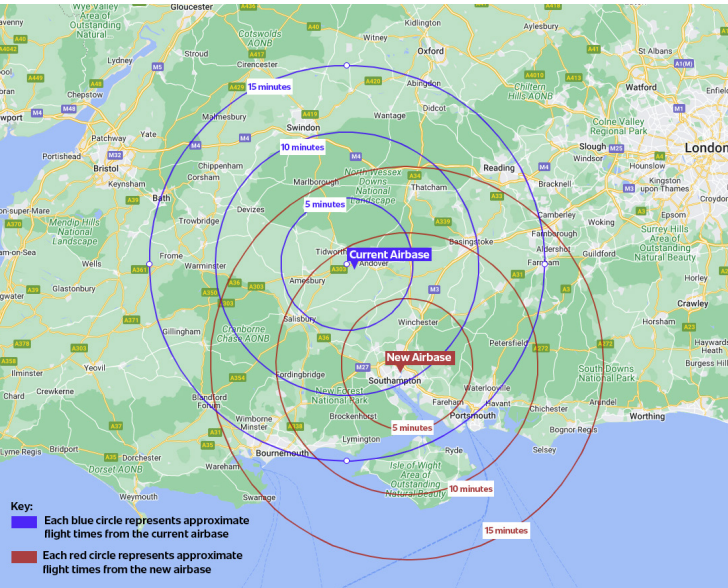

OPERATION AIRBASE

SAVE TIME | SAVE LIVES

HELP US SAVE TIME AND SAVE LIVES

We are bringing our airbase to the centre of our community, saving time on every mission we attend.

HAMPSHIRE AND
ISLE OF WIGHT
AIR AMBULANCE

HERE'S HOW THIS MOVE WILL BRING US CLOSER TO THE PEOPLE WHO NEED US MOST

Each blue circle shows an approximate flight time from our current airbase. More than 70% of our calls are south of Winchester.

The red circles show the approximate flight times from our new airbase - a huge time saving for almost every mission

With this relocation we will be able to reach almost every patient in Hampshire and the Isle of Wight within 10 minutes of take-off.

Reduced emissions with less flying time and increased car usage.

Improve response rates by road and air.